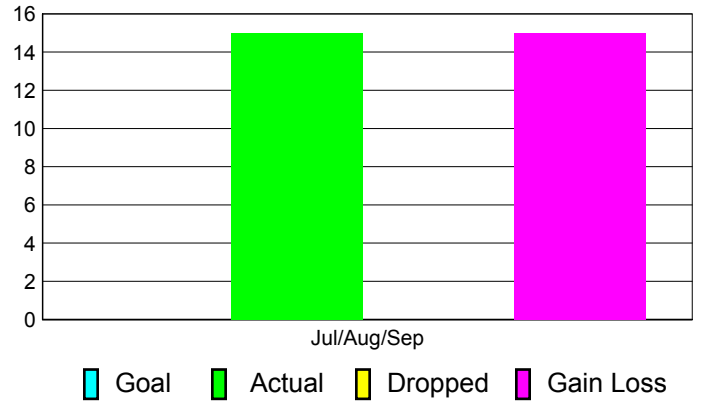

Membership Results 2011-2012

Goal, New, Dropped, Gain/Loss