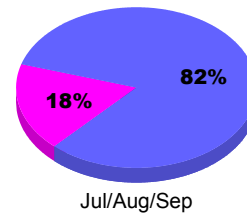

**Membership Results
2011-2012**

**Membership
2010-2011**

Month	Net Memb Goal	Actual New Memb	Actual Dropped Memb	Gain/Loss of Memb	Gain/Loss of Memb
Jul/Aug/Sep		84	-47	37	-62
Totals		84	-47	37	-62

Membership Results 2011-2012

Goal, New, Dropped, Gain/Loss

Comparison of Membership Gain/Loss

Current Year Compared to the Previous Year

Gender Comparison 2011-2012

Male Female

2011-2012 GMT Reports for District (or Undistricted) **District 322 F INDIA**

GMT: **SANGEETA JATIA**

Location: **INDIA**

GMT CA: **6**

CLUBS

Club Results
2011-2012

Clubs
2010-2011

Month	New Club Goal	Actual New Clubs	Actual Dropped Clubs	Gain/Loss of Clubs	Gain/Loss of Clubs
Jul/Aug/Sep		0	0	0	0
Jul/Aug/Sep		0	0	0	0
Totals		0	0	0	0