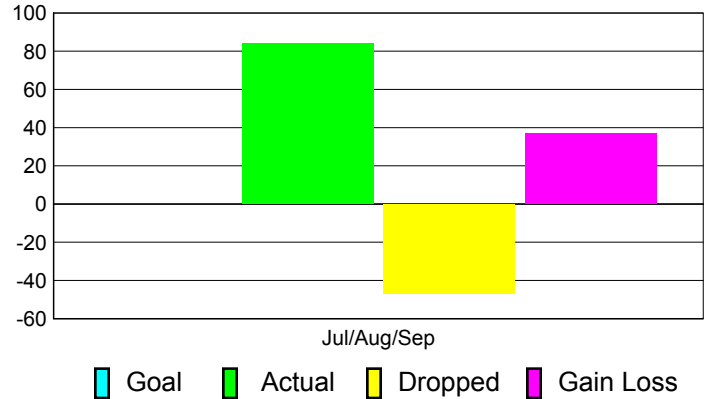

Membership Results 2011-2012

Goal, New, Dropped, Gain/Loss